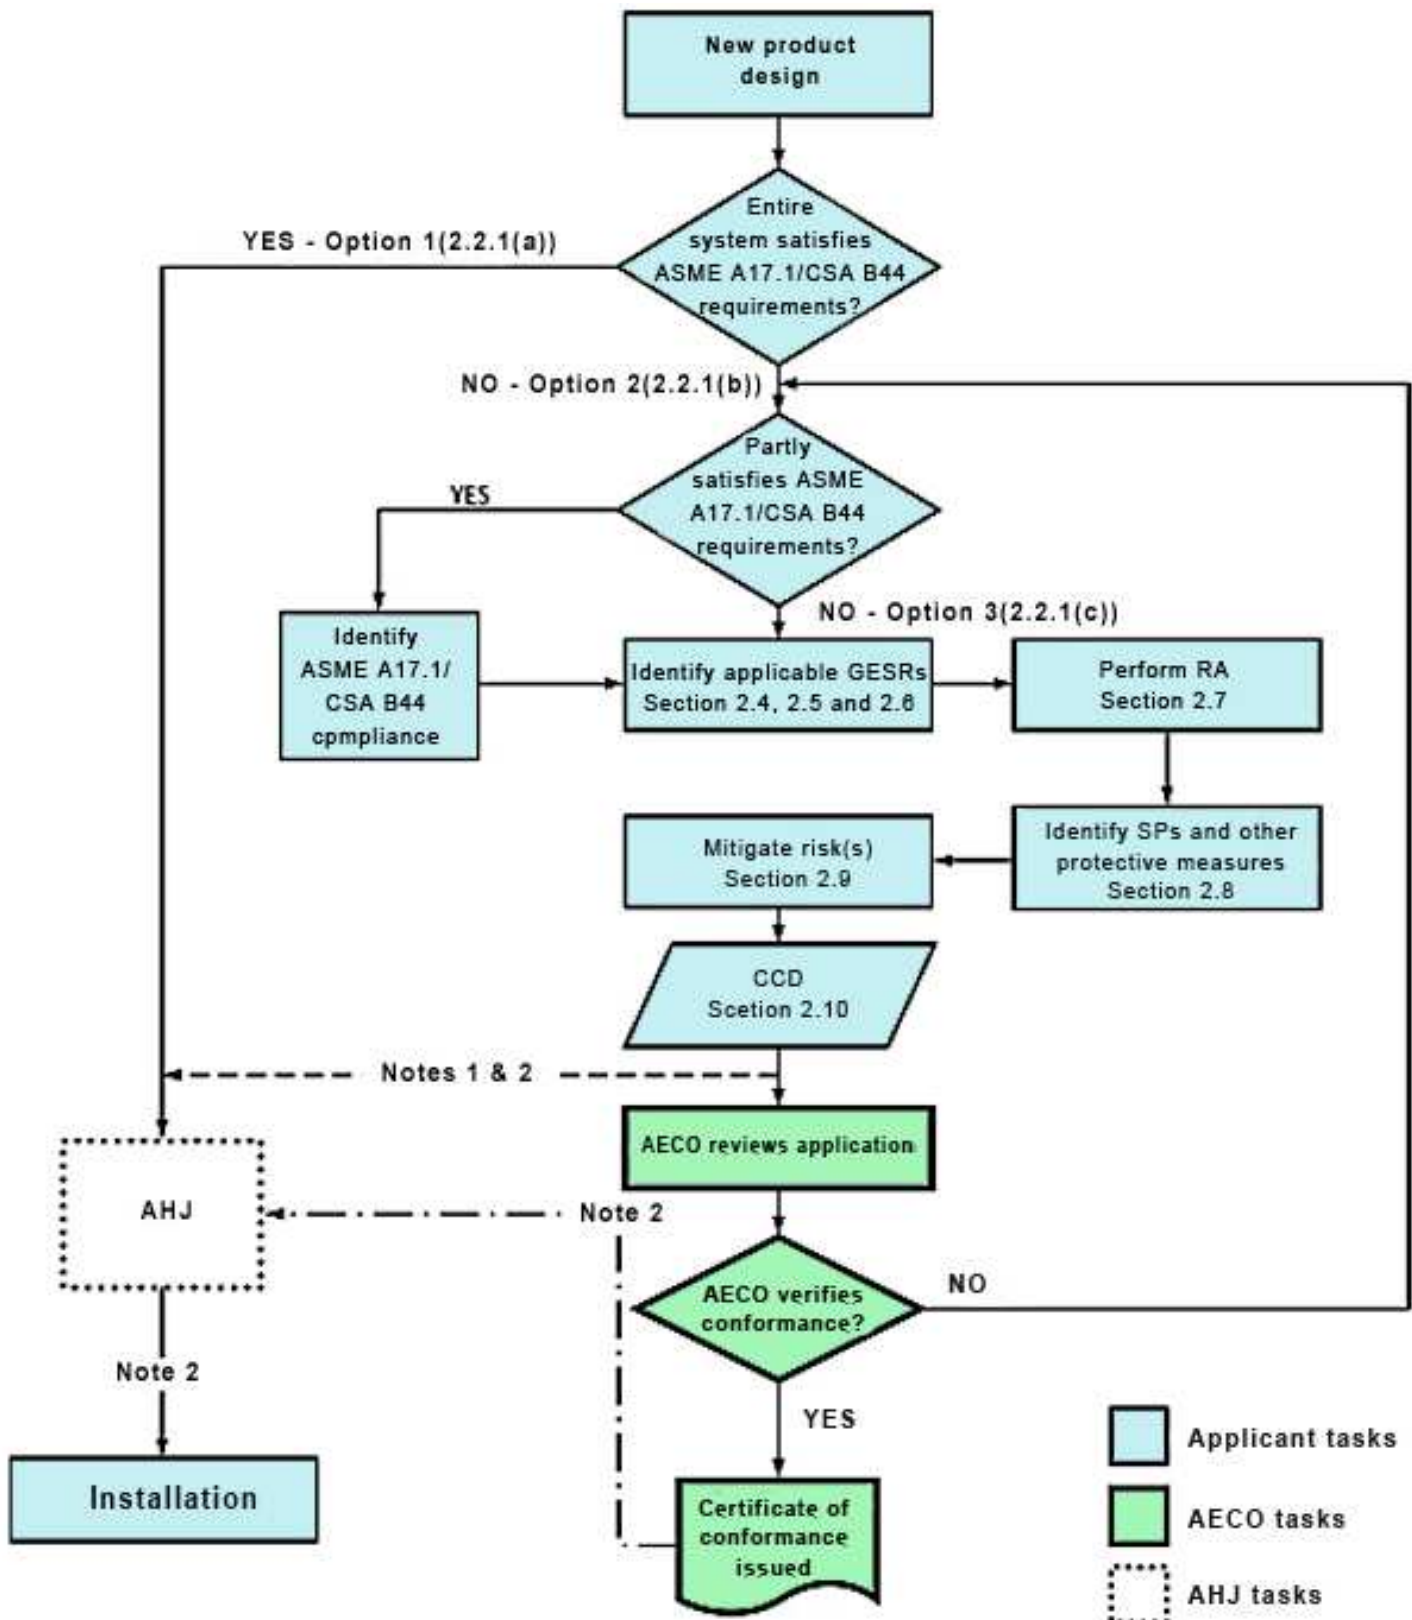

PERFORMANCE BASED CODE FLOW CHART

NOTES

- (1) Recognition that AHJ may directly evaluate CCD
- (2) Regulatory process outside scope of this Code